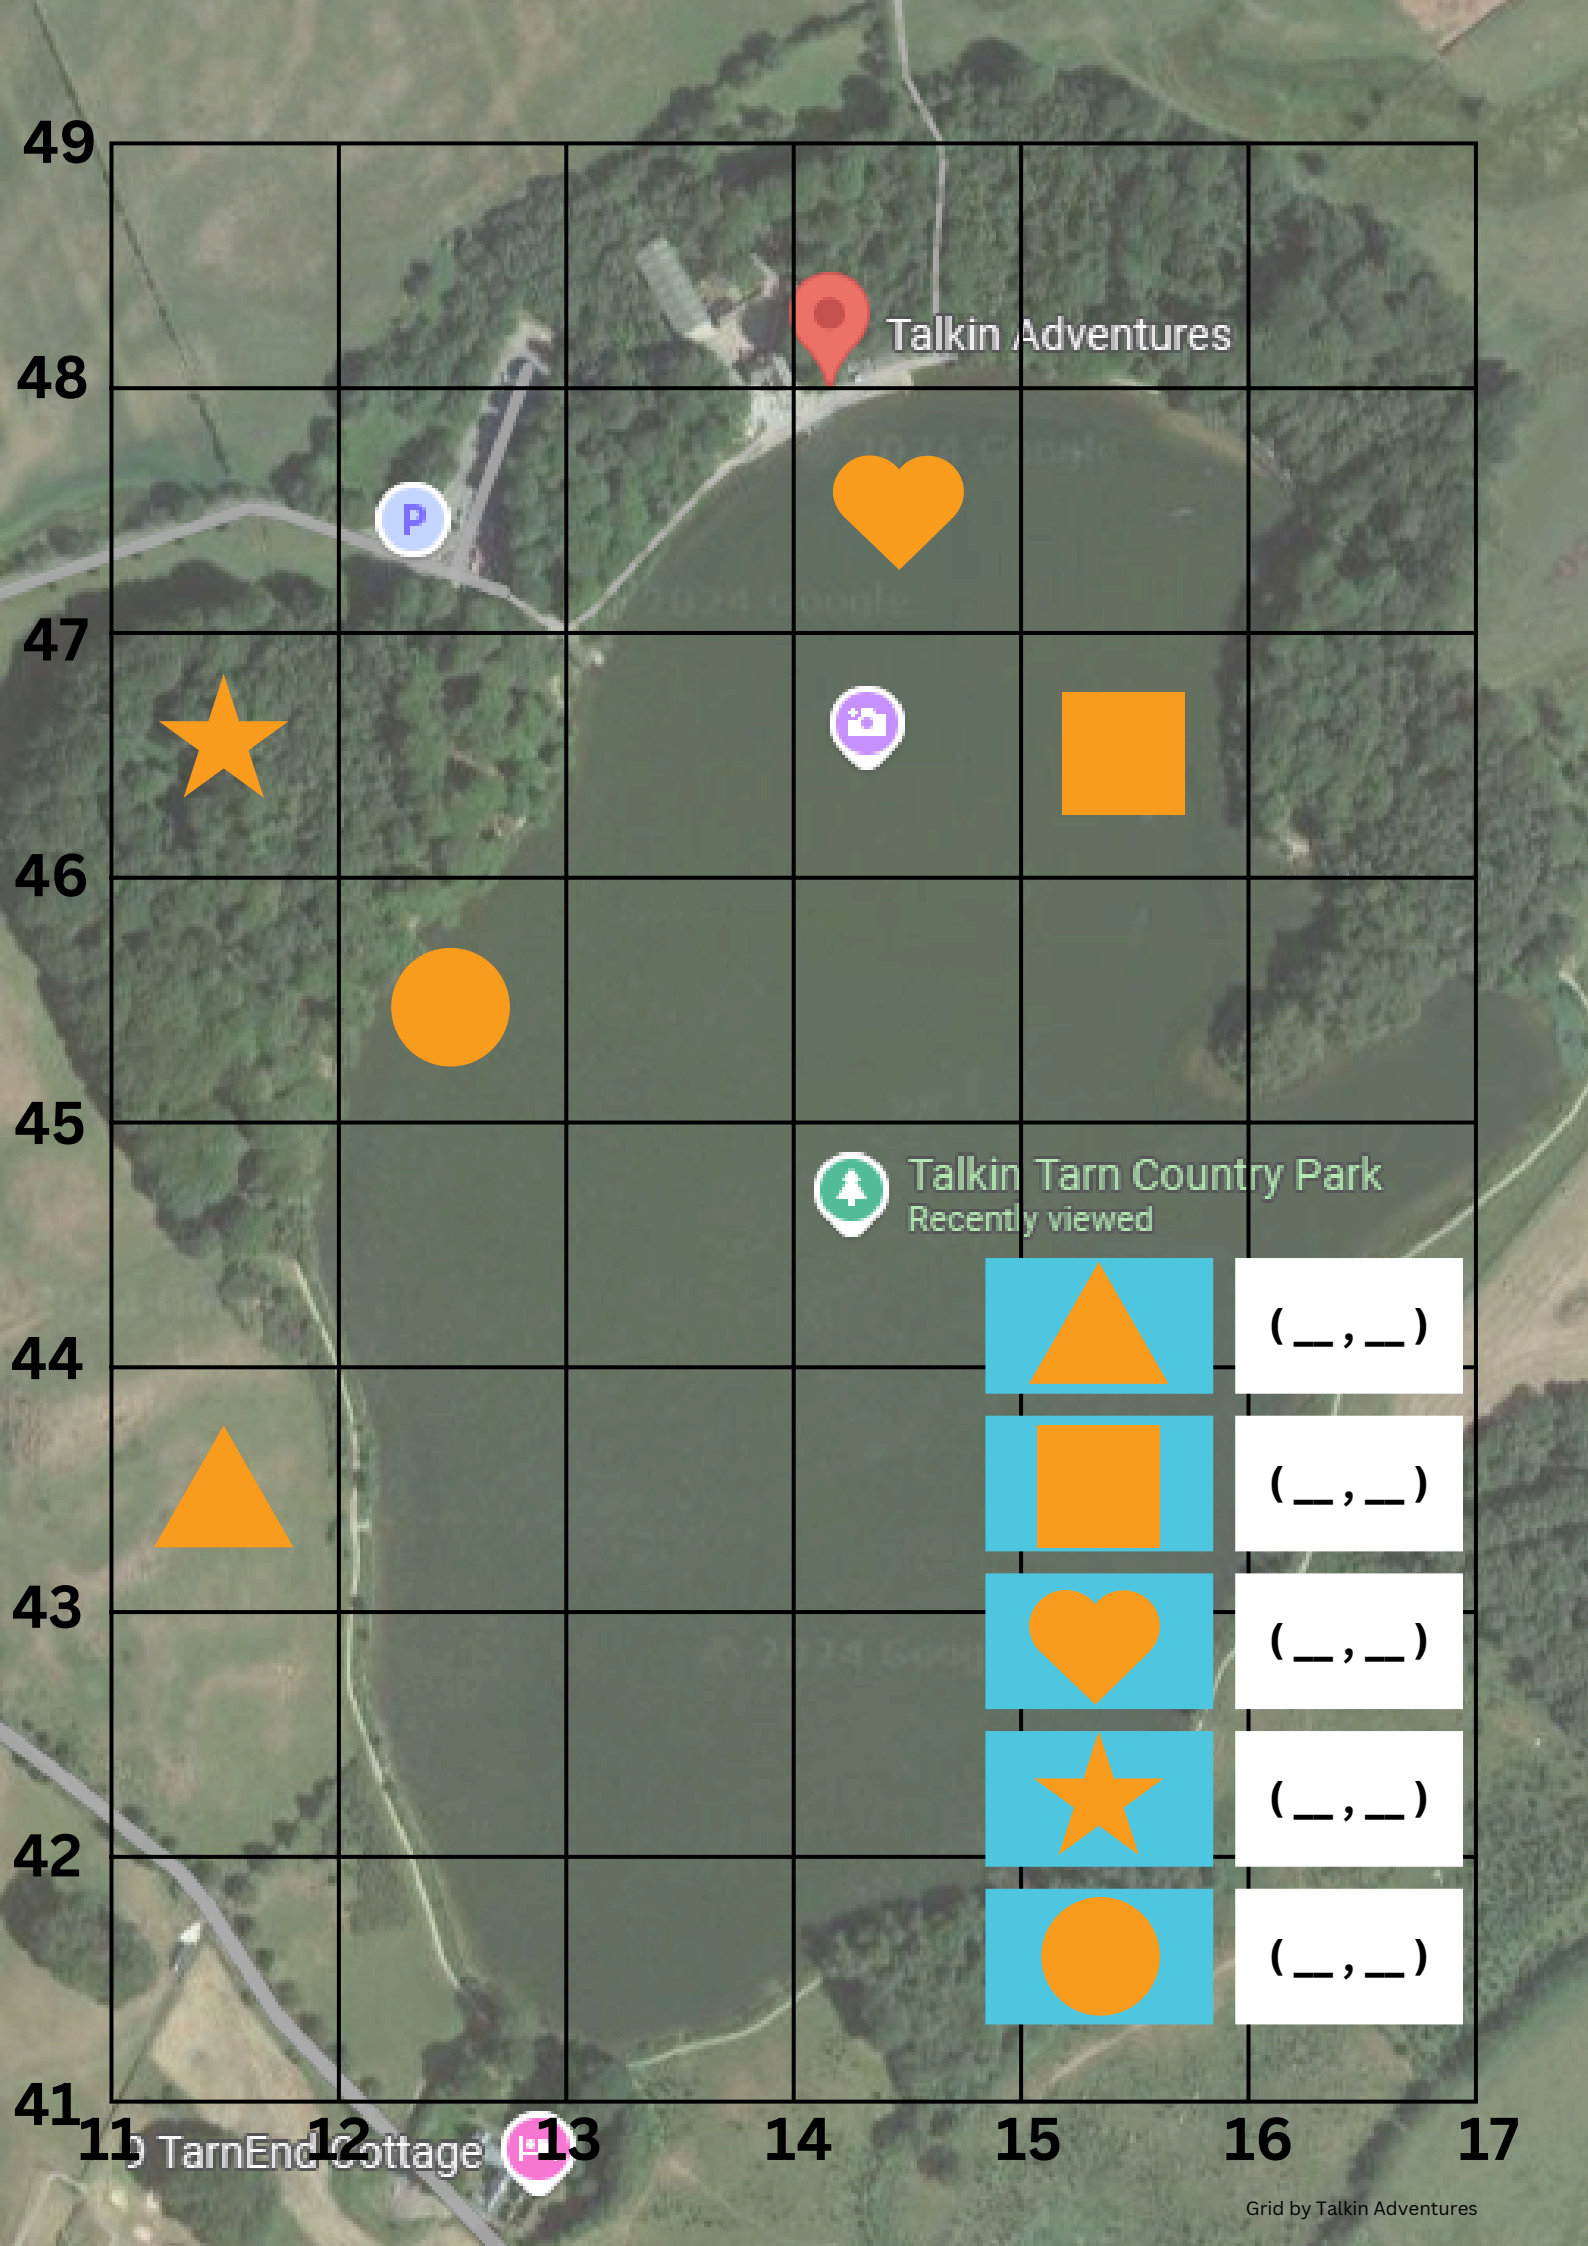

49

48

47

46

45

44

43

42

41

Talkin Adventures

Talkin Tarn Country Park
Recently viewed

TarnEnd Cottage

(__ , __)

(__ , __)

(__ , __)

(__ , __)

(__ , __)